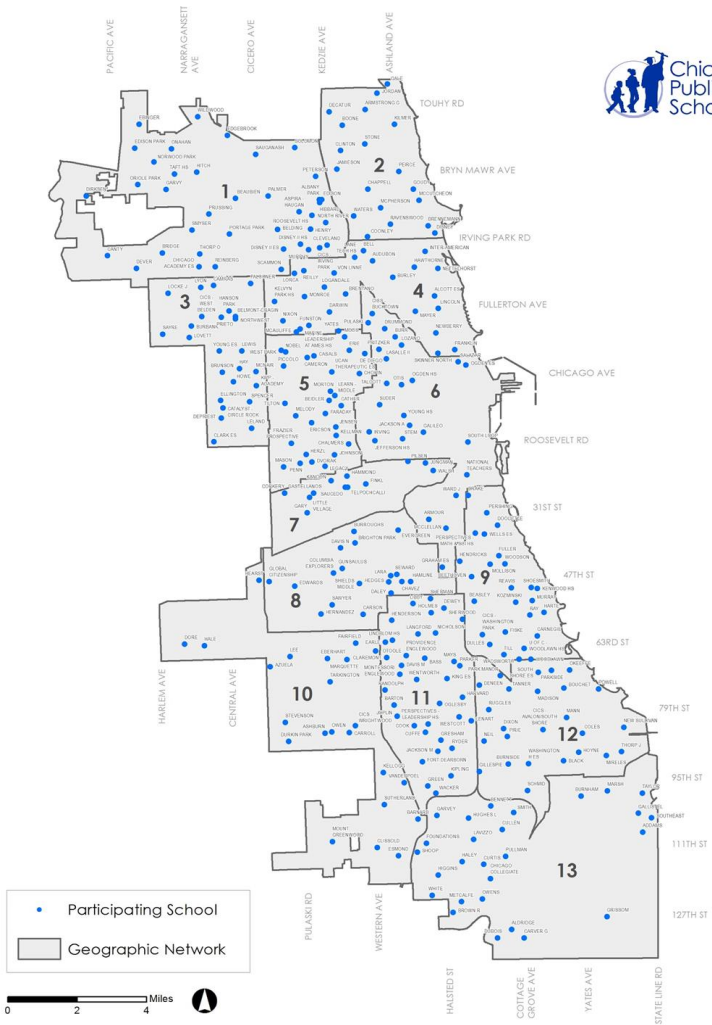

## FALL 2017

**Boys Soccer  
Volleyball  
Cross Country**

**15,439**

Student Athletes

**689**

teams

# Geographic Results

Between winter SY2017  
and fall SY2018,  
**229 schools**  
registered students in the  
SCORE! Program. The schools  
registering students  
**span across all 13 CPS  
networks.**